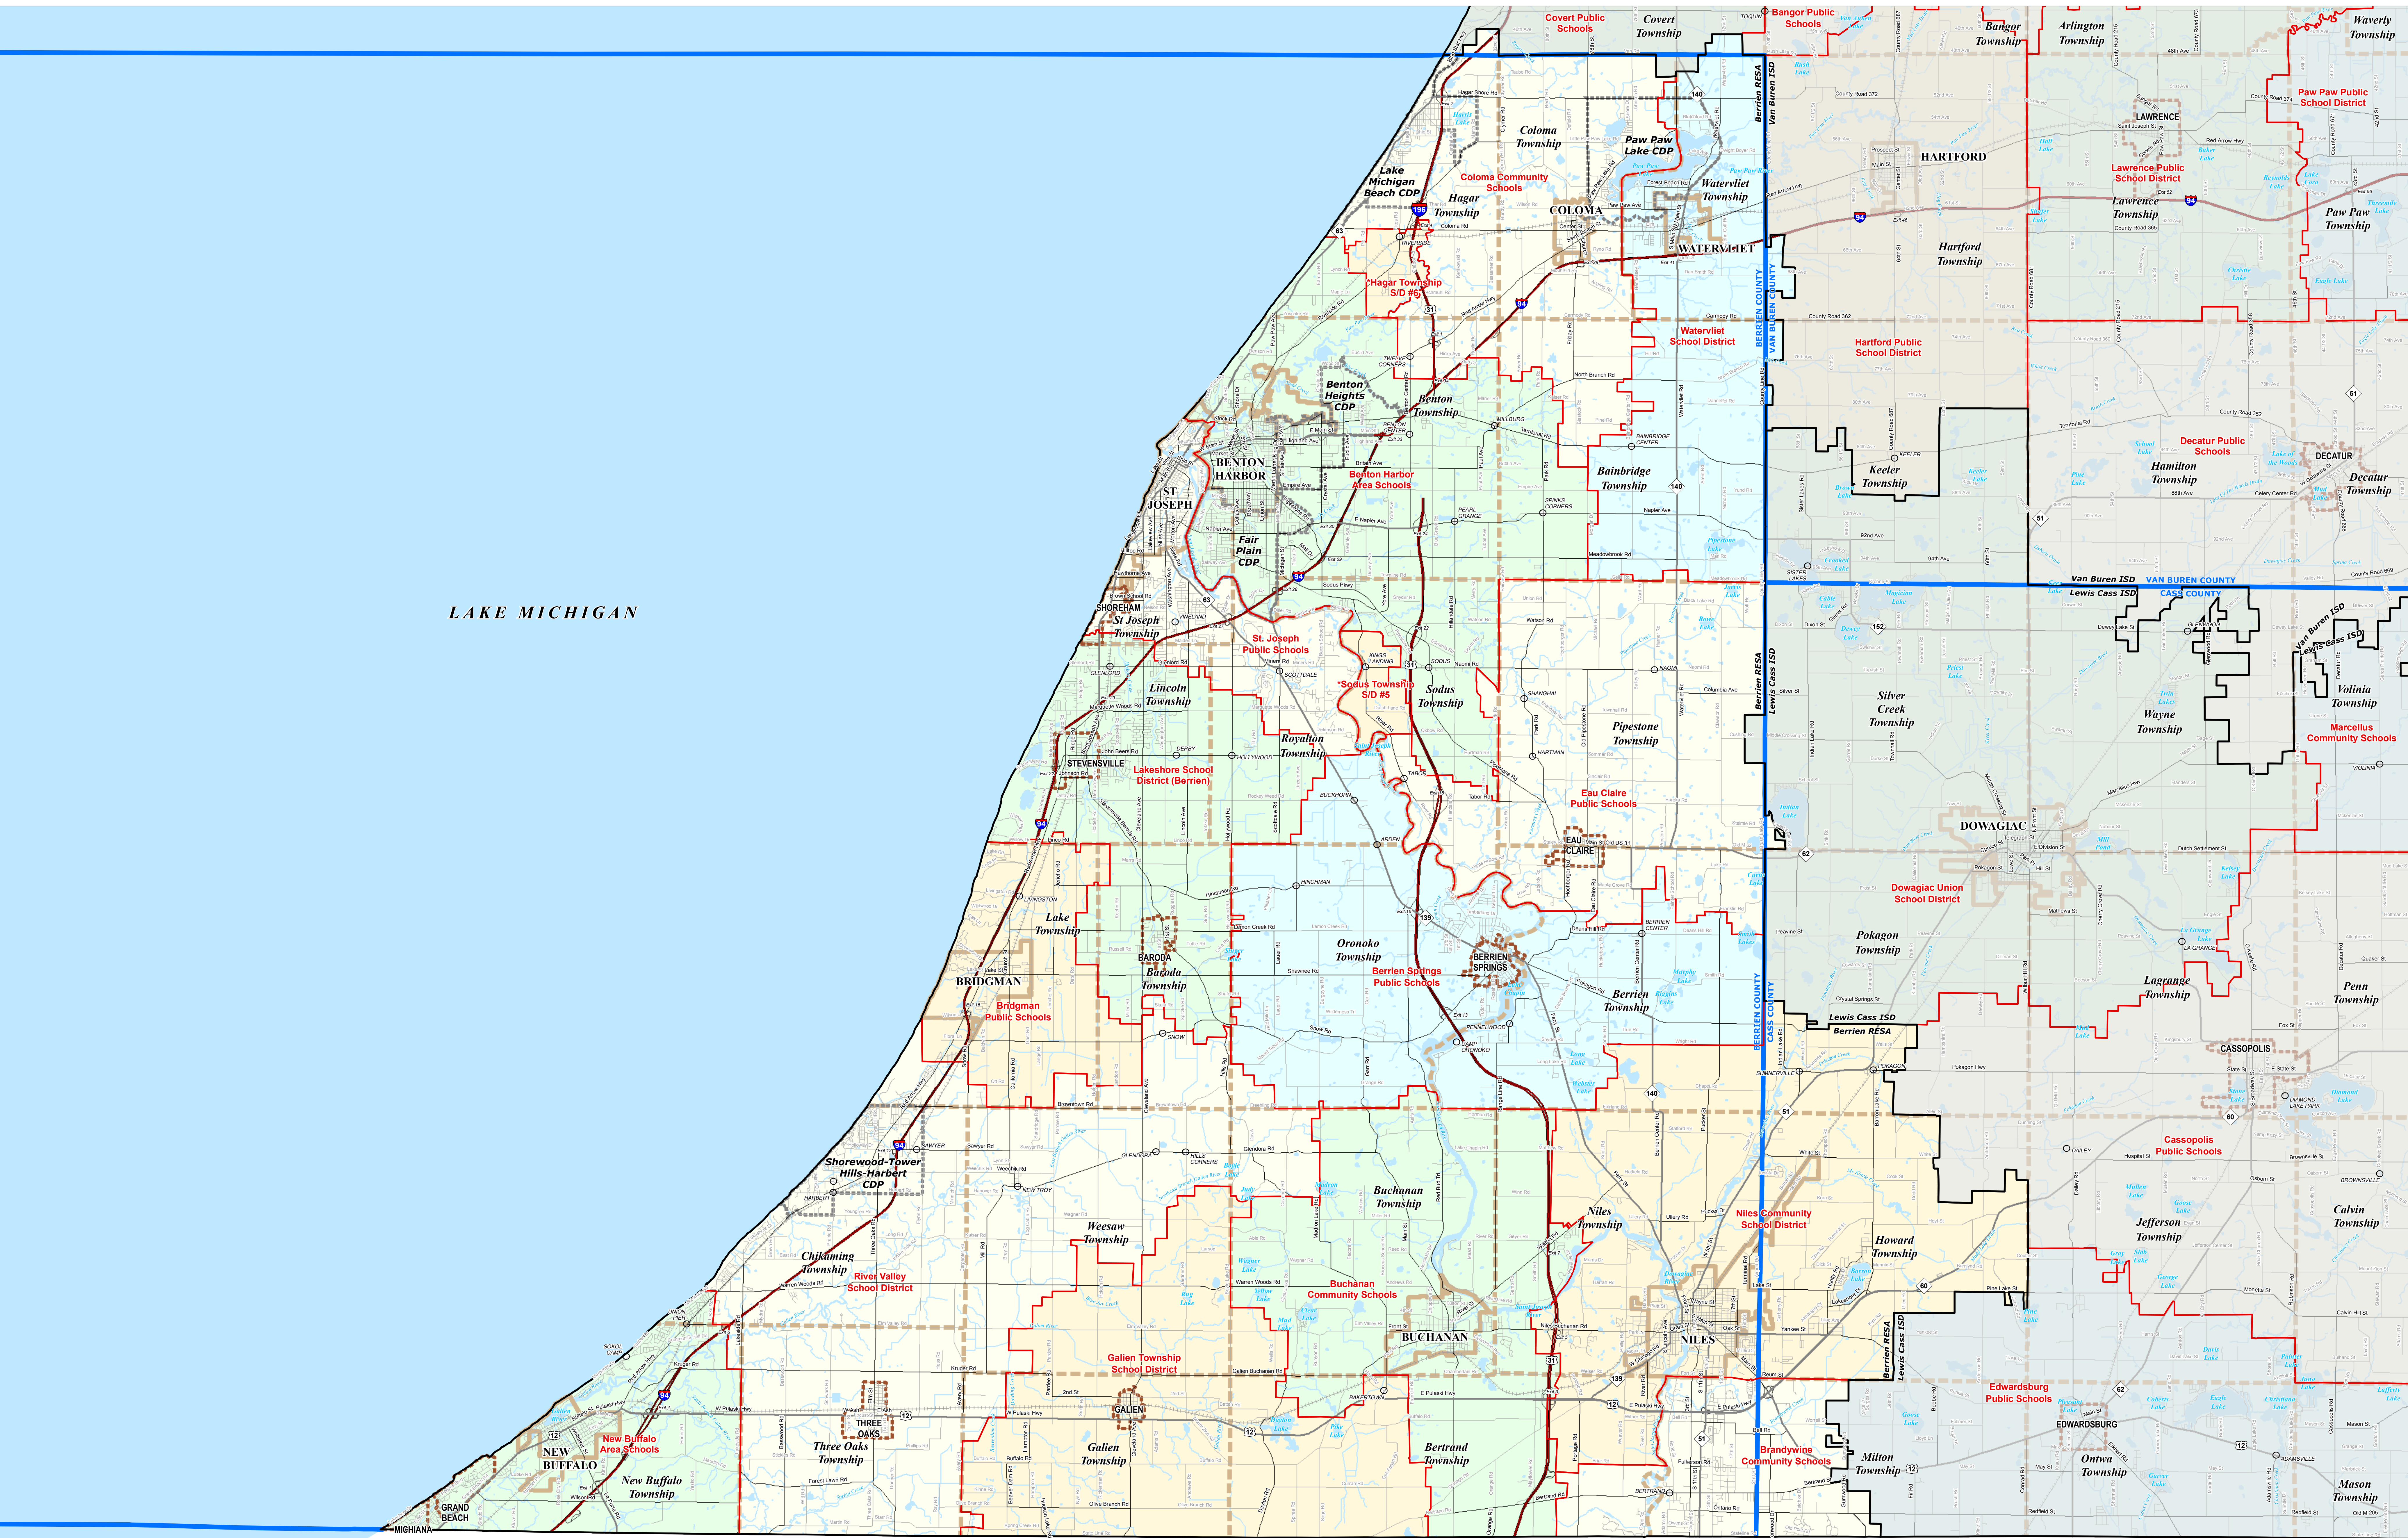

BERRIEN RESA

0 2.5 5 Miles

LAKE MICHIGAN

11/18/13

Legend

Source: Michigan Geographic Framework v13a